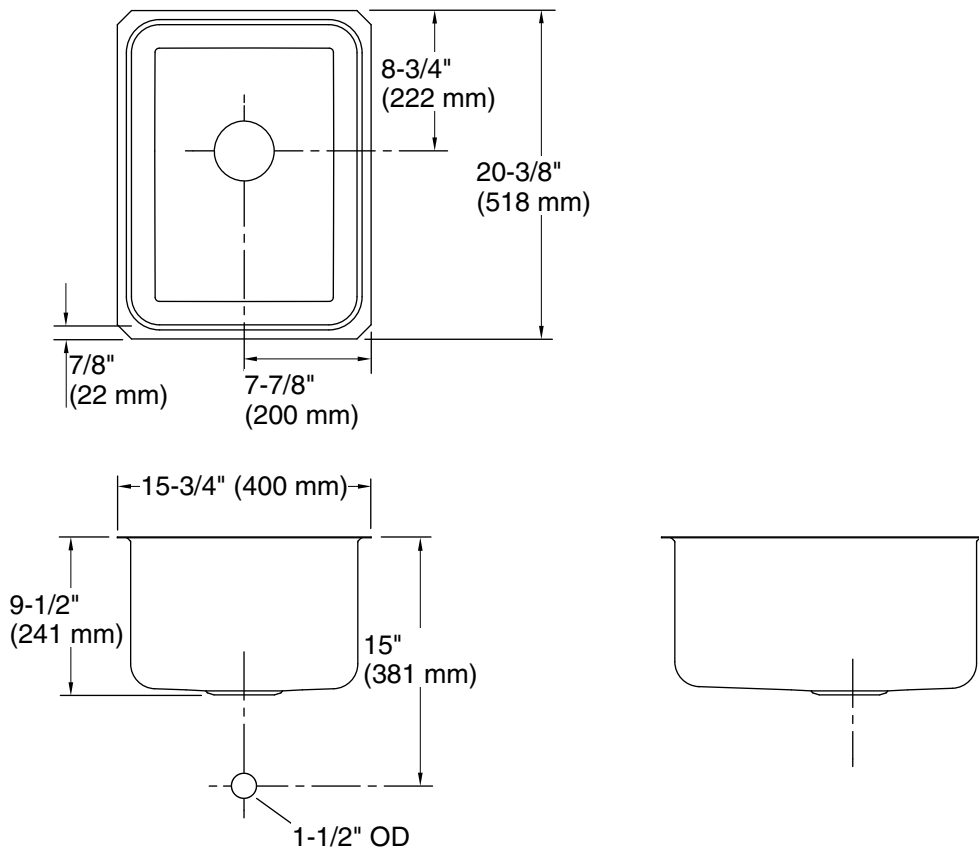

Undertone®

Undermount bar sink
K-3163

Features

- 21" (533 mm) minimum base cabinet width.
- Single bowl.
- 9-1/2" (241 mm) depth provides generous workspace.
- Includes installation hardware.

Material

- Premium 18-gauge stainless steel.

KOHLER® Stainless Steel Sinks Lifetime Limited Warranty

See website for detailed warranty information.

Technical Information

All product dimensions are nominal.

Bowl configuration:	Single
Installation:	Undermount
Min. base cabinet width:	21" (533 mm)
Bowl area:	Length: 14" (356 mm) Width: 18-5/8" (473 mm) Bowl depth: 9-1/2" (241 mm)
Drain hole:	3-5/8" (92 mm)
Template:	113195-7, required, included